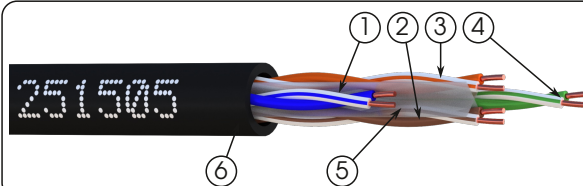

elbaC Cable

ZAC sous le Beer - RD 836
F-27730 BUEIL (Eure - France)
Tél : +33 (0)2 32 62 00 92
Fax : +33 (0)2 76 01 31 80
www.elbac.fr / info@elbac.fr

Construction

Inner

conductor	Annealed copper

Material	Ø 0.51 ± 0.01 mm

Diameter

Insulation	HDPE

Material Diameter	Ø 0.93 ± 0.08

Assembly

4 twister pairs	

	Blue / White blue	①

	Brown / White brown	②

	Orange / White orange	③

	Green / White green	④

Filler	Cross member	⑤

Sheath		⑥

Material	XL-LSZH Black

Diameter	Ø 6.4 ± 0.2 mm

Marking of sheath

Printing	UTP CAT6 INTERIEUR/EXTERIEUR
with XXX : Quantity in meter still available per reel	XL-LSZH - elbaC 251505 -
DDDDD : Date code	DDDDD - XXX m

Color / Process	White / Ink jet

Step	1 m

Electrical characteristics

Impedance	1 - 100MHz	100 ± 15 Ω
	100 - 250 MHz	100 ± 20 Ω

Max. conductor DC resistance	< 132.4 Ω/km

Propagation velocity	70%

Performances

Frequency MHz	Max attenuation dB/70m	NEXT dB	RL dB
4.0	3.8	66.3	23.0
10.0	6.0	60.3	25.0
20.0	8.5	55.8	25.0
62.5	15.5	48.4	21.5
100.0	19.9	45.3	20.1
250.0	33.0	39.3	17.3

Frequency MHz	ACR-F dB/70m	PS NEXT dB	PS ACR-F dB/70m
4.0	56.0	63.3	53.0
10.0	48.0	57.3	45.0
20.0	42.0	52.8	39.0
62.5	32.1	45.4	29.1
100.0	28.0	42.3	25.0
250.0	20.0	36.3	17.0

Meet Standards

European directive :	2011/65/EU

Electrical :	EIA/TIA 568A
	ISO/IEC 11801

Fire performance :	IEC 60332-1

Smoke density :	IEC 61034

Halogen free :	IEC 60754

Thermal characteristics

CPR fire reaction class	E_{ca}

Rated temperature	60°C

Packaging

-C1 :	100m / Carton Reel

-R3 :	250m / Easy Reel Box

-W5 :	500m / Wooden drum

Notes

Cable for outdoor and indoor use